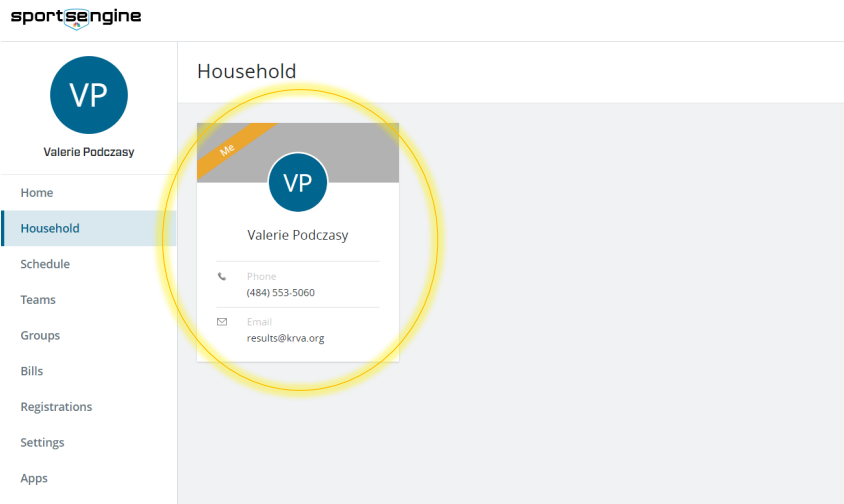

How to Find the Eligibility Requirements in your SportsEngine Account

- (1) Log In to your SportsEngine account

- (2) Click on the blue continue button next to your name

- (3) On the Left menu Select Household

(4) Click on the Tile with your name on it

(5) In the Center of the screen to the right, there is a box that says Keystone Region Volleyball. At the bottom of this box click View Details

(6) In the center of the screen, click the second box that says 20-21 Keystone Region and the eligibility requirements will appear