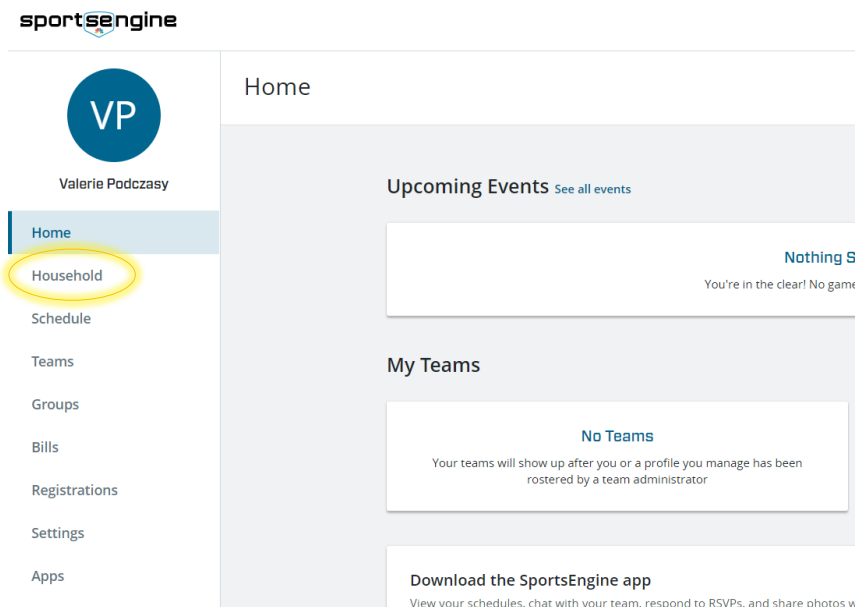

How to Find the Eligibility Requirements in your SportsEngine Account

- (1) Log In to your SportsEngine account

- (2) Click on the blue continue button next to your name

- (3) On the Left menu Select Household

(4) Click on the Tile with your name on it

(5) In the Center of the screen to the right, there is a box that says Keystone Region Volleyball. At the bottom of this box click View Details

(6) In the center of the screen, click the second box that says 20-21 Keystone Region and the eligibility requirements will appear