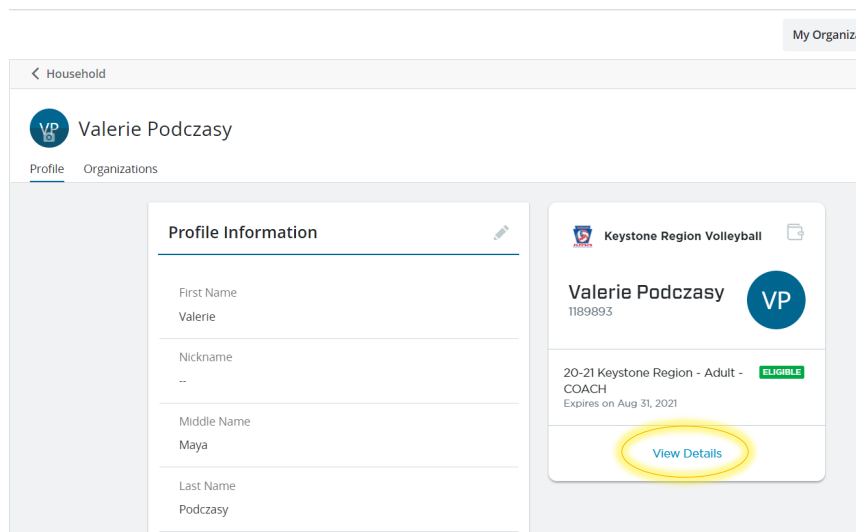

How to Find the Eligibility Requirements in your SportsEngine Account

- (1) Log In to your SportsEngine account

- (2) Click on the blue continue button next to your name

- (3) On the Left menu Select Household

(4) Click on the Tile with your name on it

(5) In the Center of the screen to the right, there is a box that says Keystone Region Volleyball. At the bottom of this box click View Details

(6) In the center of the screen, click the second box that says 20-21 Keystone Region and the eligibility requirements will appear